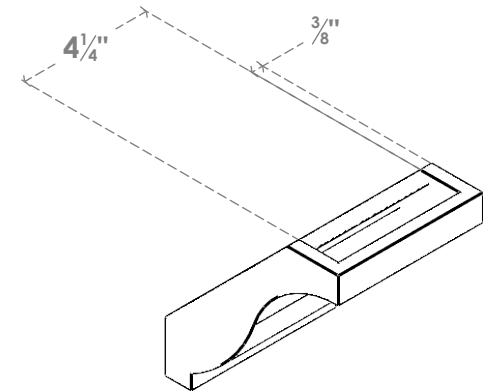

ITEM NUMBER: BRCPO050X06000X06000BKR

5"W X 6"D X 6"H BAKER ARCHITECTURAL GRADE PVC OPEN BRACE

SIDE PROFILE

FRONT PROFILE

ISOMETRIC

EKENA MILLWORK
2300 WEST MAIN ST.
CLARKSVILLE, TX 75426
TOLL FREE: 866-607-0453
WWW.EKENAMILLWORK.COM