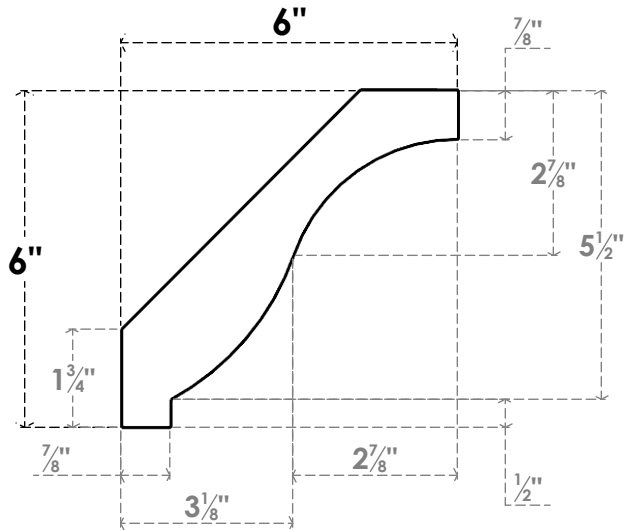

ITEM NUMBER: BRCPO050X06000X06000BKR

5"W X 6"D X 6"H BAKER ARCHITECTURAL GRADE PVC OPEN BRACE

SIDE PROFILE

FRONT PROFILE

ISOMETRIC

EKENA MILLWORK
2300 WEST MAIN ST.
CLARKSVILLE, TX 75426
TOLL FREE: 866-607-0453
WWW.EKENAMILLWORK.COM