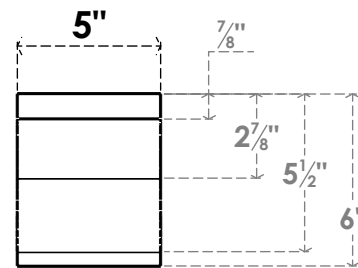

ITEM NUMBER: BRCPO050X06000X06000BKR

5"W X 6"D X 6"H BAKER ARCHITECTURAL GRADE PVC OPEN BRACE

SIDE PROFILE

FRONT PROFILE

ISOMETRIC

EKENA MILLWORK
2300 WEST MAIN ST.
CLARKSVILLE, TX 75426
TOLL FREE: 866-607-0453
WWW.EKENAMILLWORK.COM